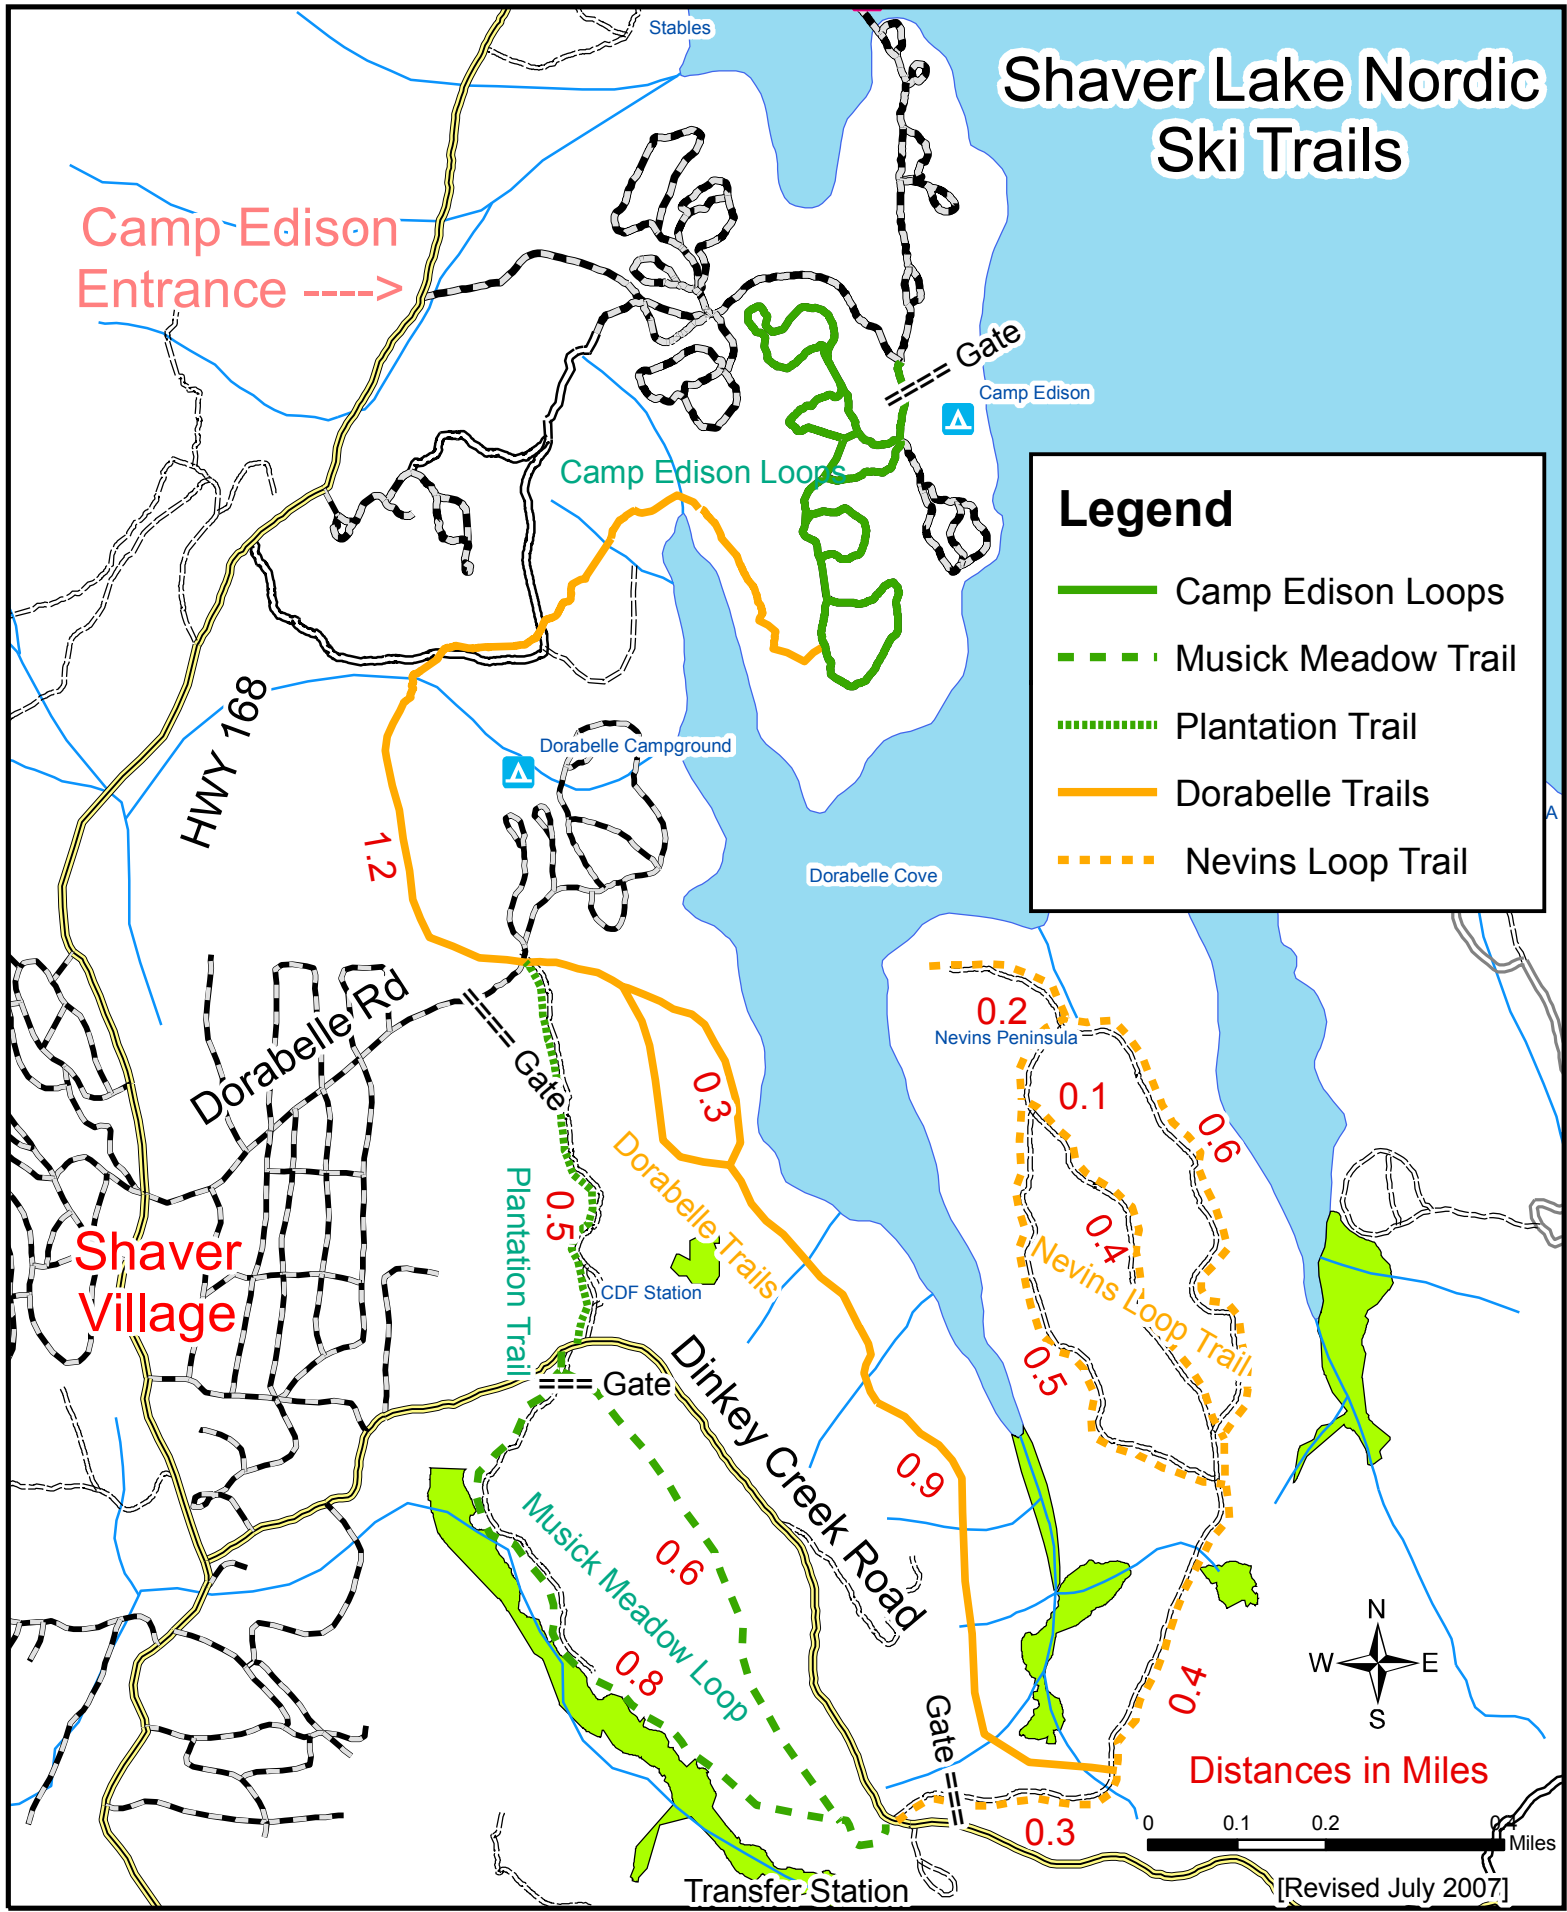

# Shaver Lake Nordic Ski Trails

Camp Edison Entrance ----->

**Legend**

- Camp Edison Loops
- Musick Meadow Trail
- Plantation Trail
- Dorabelle Trails
- Nevins Loop Trail

Shaver Village

Distances in Miles

[Revised July 2007]